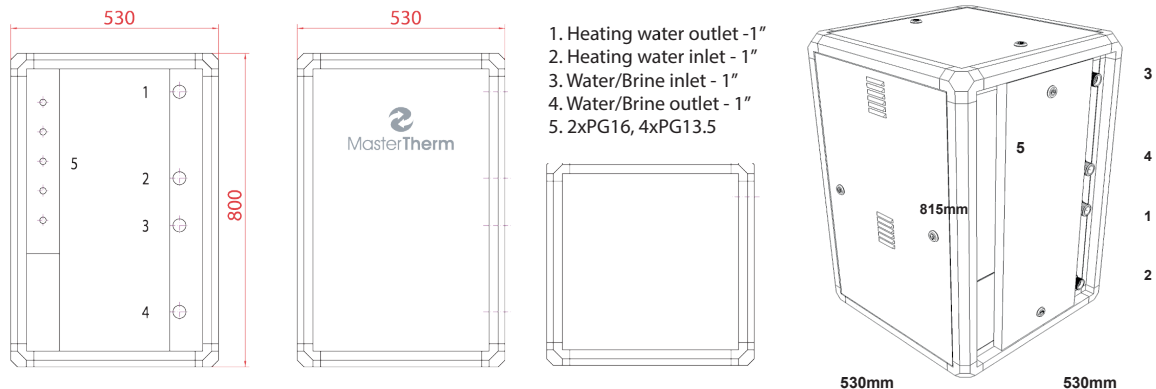

Technical Data - MasterTherm AQ17i

Performance data	rps	B0W35	B0W55	W10W35	W10W55	B-5W35
Heating Capacity	kW	2.95	2.65	3.79	3.49	2.50
Cooling Capacity	kW	2.33	1.72	3.17	2.51	1.90
Power In	kW	0.66	0.96	0.66	1.02	0.64
COP	-	4.49	2.76	5.77	3.43	3.90
Operating Current	A	3.7	5.0	3.7	5.3	3.7
Ecodesign		35°C	55°C	Ecodesign		35°C 55°C
Pdesign	-	4.72kW	3.96kW	ETAs	2.049	1.476
SCOP	-	5.32	3.89	Rating	A+++	A++

Technical Data - MasterTherm AQ22i

Performance data	rps	B0W35	B0W55	W10W35	W10W55	B-5W35
Heating Capacity	kW	4.18	3.81	5.83	5.38	3.61
Cooling Capacity	kW	3.33	2.54	4.95	3.92	2.79
Power In	kW	0.90	1.32	0.93	1.50	0.87
COP	-	4.66	2.89	6.27	3.57	4.14
Operating Current	A	4.3	6.2	4.5	7.0	4.2
Ecodesign		35°C	55°C	Ecodesign		35°C 55°C
Pdesign	-	7.08kW	5.91kW	ETAs	2.077	1.522
SCOP	-	5.39	4.01	Rating	A+++	A+++

Dimensions